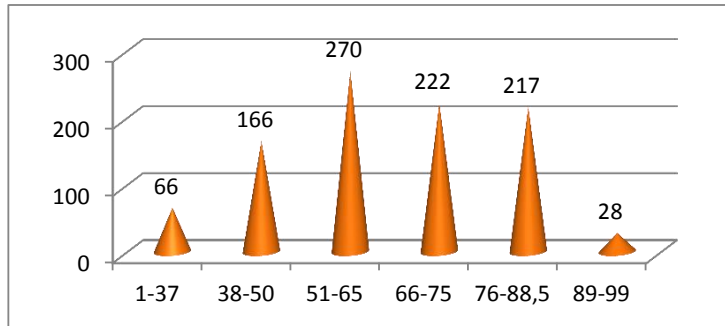

ΤΑΞΗ Γ

Έλαβαν μέρος **969**

Μέσος όρος **62.97**

	969	
1-37	66	6.8%
38-50	166	17.1%
51-65	270	27.9%
66-75	222	22.9%
76-88,5	217	22.4%
89-99	28	2.9%

	969	
1-30	25	2.6%
31-35	21	2.2%
36-40	48	5.0%
41-45	58	6.0%
46-50	80	8.3%
51-55	85	8.8%
56-60	87	9.0%
61-65	98	10.1%
66-70	111	11.5%
71-75	111	11.5%
76-80	114	11.8%
80,5-85	75	7.7%
85,5-90	41	4.2%
90,5-95	15	1.5%
95,5-100	0	0.0%

	969	
1-50	232	23.9%
51-75	492	50.8%
76-88,5	217	22.4%
89-99	28	2.9%