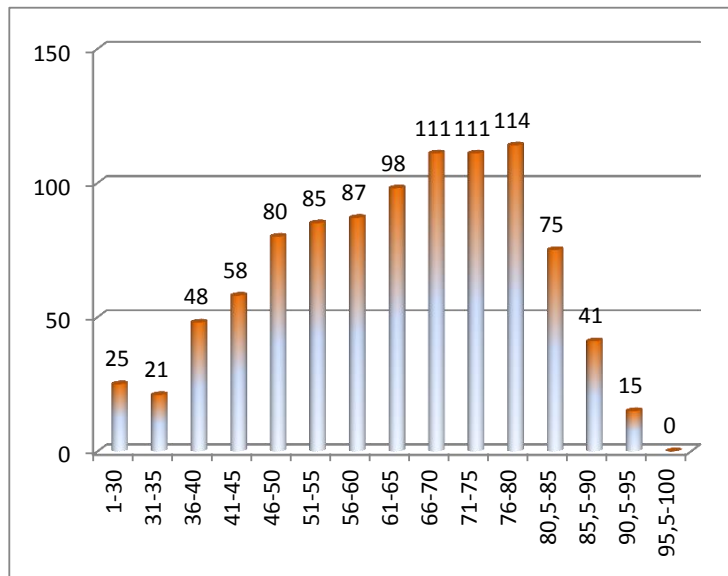

ΤΑΞΗ Γ

Έλαβαν μέρος **969**

Μέσος όρος **62.97**

1-37	66	6.8%
38-50	166	17.1%
51-65	270	27.9%
66-75	222	22.9%
76-88,5	217	22.4%
89-99	28	2.9%

1-30	25	2.6%
31-35	21	2.2%
36-40	48	5.0%
41-45	58	6.0%
46-50	80	8.3%
51-55	85	8.8%
56-60	87	9.0%
61-65	98	10.1%
66-70	111	11.5%
71-75	111	11.5%
76-80	114	11.8%
80,5-85	75	7.7%
85,5-90	41	4.2%
90,5-95	15	1.5%
95,5-100	0	0.0%

1-50	232	23.9%
51-75	492	50.8%
76-88,5	217	22.4%
89-99	28	2.9%