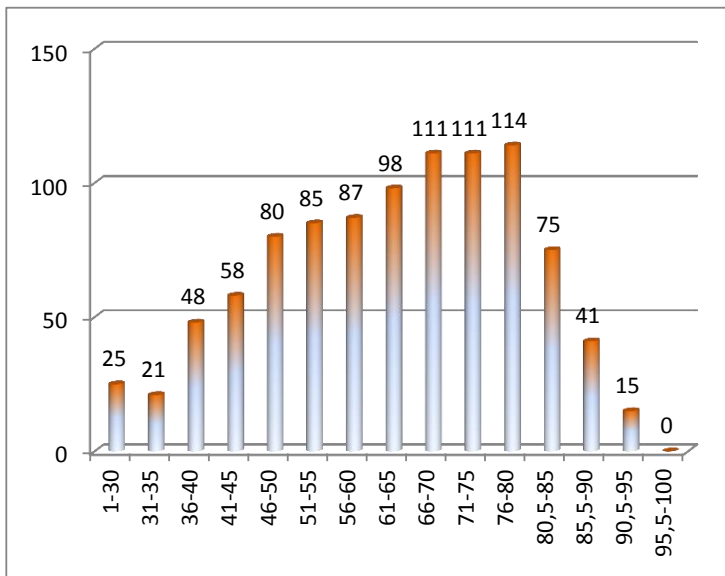

ΤΑΞΗ Γ

Έλαβαν μέρος **969**

Μέσος όρος **62.97**

	969	
1-37	66	6.8%
38-50	166	17.1%
51-65	270	27.9%
66-75	222	22.9%
76-88,5	217	22.4%
89-99	28	2.9%

	969	
1-30	25	2.6%
31-35	21	2.2%
36-40	48	5.0%
41-45	58	6.0%
46-50	80	8.3%
51-55	85	8.8%
56-60	87	9.0%
61-65	98	10.1%
66-70	111	11.5%
71-75	111	11.5%
76-80	114	11.8%
80,5-85	75	7.7%
85,5-90	41	4.2%
90,5-95	15	1.5%
95,5-100	0	0.0%

	969	
1-50	232	23.9%
51-75	492	50.8%
76-88,5	217	22.4%
89-99	28	2.9%