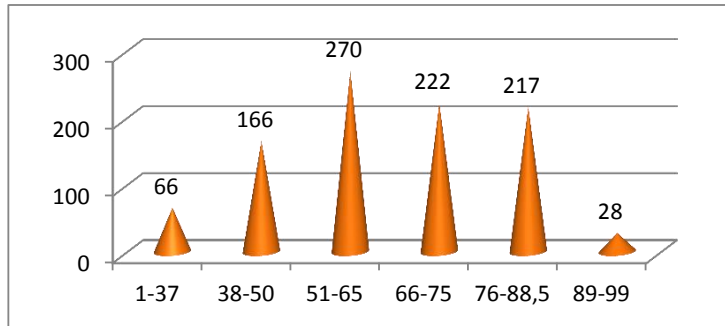

ΤΑΞΗ Γ

Έλαβαν μέρος **969**

Μέσος όρος **62.97**

1-37	66	6.8%
38-50	166	17.1%
51-65	270	27.9%
66-75	222	22.9%
76-88,5	217	22.4%
89-99	28	2.9%

1-30	25	2.6%
31-35	21	2.2%
36-40	48	5.0%
41-45	58	6.0%
46-50	80	8.3%
51-55	85	8.8%
56-60	87	9.0%
61-65	98	10.1%
66-70	111	11.5%
71-75	111	11.5%
76-80	114	11.8%
80,5-85	75	7.7%
85,5-90	41	4.2%
90,5-95	15	1.5%
95,5-100	0	0.0%

1-50	232	23.9%
51-75	492	50.8%
76-88,5	217	22.4%
89-99	28	2.9%